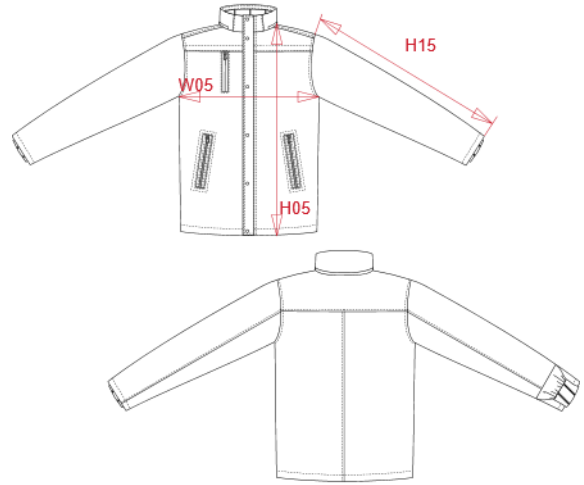

KARIBAN

REFERENCE : K656

SIZES : S_M_L_XL_XXL_3XL_4XL

COMPOSITION :

Fabric 1 : Bonded Micro Polyester Pongee / Polyester jersey - 230 100%polyester

Lining : Polyester micropolar fleece - 180 For top of body lining and inner hood 100%polyester

Wad 1 : Polyfil 135 *With polarfleece fabric:

For top of body lining 100%polyester

Lining 2 : Taffeta Polyester 210T - 60 For bottom of body lining (quilted part), sleeve lining, pocket sacks and cuff assembling. 100%polyester

Padding : Polyfil 100 *With 210T lining:

For bottom of body lining (quilted part) and sleeve lining.

WEIGHT :

Fabric 1 : 230 gsm

Lining : 180 gsm

Wad 1 : 135 gsm

Lining 2 : 60 gsm

Padding : 100 gsm

ARTICLE WEIGHT :

1420 gr/pc

DESCRIPTION	COLORS	PANTONE SERIGRAPHIE
Français : Parka avec capuche amovible English : Removable hooded Parka Nederlands : Parka met afneembare capuchon Deutsch : Parka mit abnehmbarer Kapuze Español : Parka con capucha desmontable Italiano : Parka con cappuccio removibile Português : Parka com capuz amovível	Black	Black

MEASUREMENT							
Description	S	M	L	XL	XXL	3XL	4XL
H05 Hauteur totale / Total height	84	86	88	90	92	94,75	96,75
W05 1/2 largeur poitrine / 1/2 chest width	58	61	64	67	70	74	77
H15 Longueur manche / Sleeve length	67	69	71	73	75	77,75	79,75

CARE LABEL				

PACKING	
Box	10 pcs / box S => L:60cm W:42cm H:44cm GW:13.40kg NW:12.40kg M => L:60cm W:42cm H:44cm GW:13.80kg NW:12.80kg L => L:66cm W:45cm H:44cm GW:14.70kg NW:13.70kg XL => L:66cm W:45cm H:44cm GW:15.20kg NW:14.20kg XXL => L:74cm W:48cm H:44cm GW:15.60kg NW:14.60kg 3XL => L:74cm W:48cm H:44cm GW:16.50kg NW:15.50kg 4XL => L:74cm W:48cm H:44cm GW:17.20kg NW:16.20kg