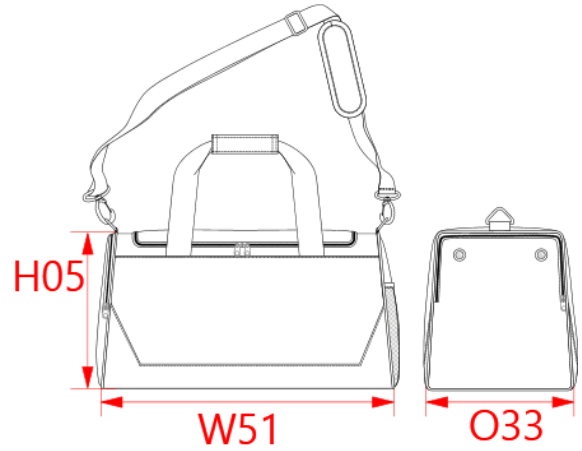

REFERENCE : KI0617

SIZES : U

COMPOSITION :

Main fabric : Polyester 600D PVC backing On front+back+sides+top panels. 100%polyester

Main fabric : Polyester 600D PVC backing On bottom panel. 100%polyester

Lining : Polyester 210D PU backing - 75 As lining on bottom panel+lateral pockets. 100%polyester

Mesh : Polyester mesh - 75 As lateral pocket, on one side. 100%polyester

TECHNICAL DETAIL :

PVC backing

ARTICLE WEIGHT :

648 gr/pc

DESCRIPTION	COLORS	PANTONE SERIGRAPHIE
Français : Sac de sport	Black / Black	Black / Black
English : Multi sports bag	Black / Fuchsia	Black / 219C
Nederlands : Multisporttas	Dark grey / Burnt lime	432C / 583C
Deutsch : Multi-Sporttasche	Dark grey / Royal blue	432C / 287C
Español : Bolsa de deporte	Navy / Light grey	433C / 402C
Italiano : Borsa sport	Navy / Navy	433C / 433C
Português : Saco multidesportos	Navy / Yellow	433C / 1235C

MEASUREMENT							
Description	U						
H05 Hauteur totale / Total height	32						
W51 Total width	56						
O33 Deep of bottom part	28						

PACKING	
Box	25 pcs / box U => L:59cm W:35cm H:52cm GW:17Kg NW:16,2Kg