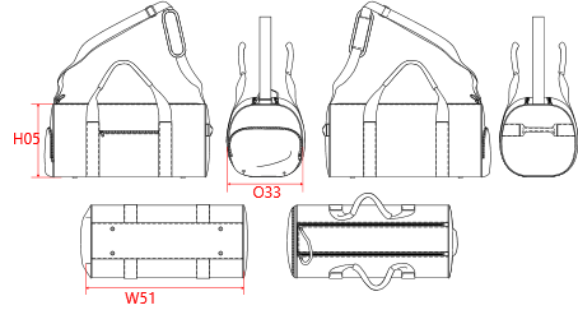

REFERENCE : KI0641

SIZES : U

COMPOSITION :

Main fabric : Polyester 420D PVC coating - 185 (PVC coating on surface.

On front/back/sides/top panels. 100%polyester

Fabric 2 : Polyester oxford 600D PVC backing On bottom panel + shoulder pad. 100%polyester

Fabric 3 : Fake neoprene · 180 On handles. Polyester / EVA

Lining : Polyester 210D PU backing - 75 As inside lining. 100% polyester

Lining : PP non woven · 100 Between main fabric and lining.

100% Polypropylene

TECHNICAL DETAIL :

PVC coating

ARTICLE WEIGHT :

550 gr/pc

DESCRIPTION
Français : Sac de sport
English : Sports bag
Nederlands : Sporttas
Deutsch : Sporttasche
Español : Bolsa deportiva
Italiano : Borsa sport
Português : Saco de desporto

COLORS	PANTONE SERIGRAPHIE
Black	Black
Bright blue	7690C

MEASUREMENT						
Description	U					
H05 Hauteur totale / Total height	29,50					
W51 Total width	61					
O33 Deep of bottom part	29					

PACKING	
Box	20 pcs / box Size => L:61cm W:41cm H:24cm GW:13,6Kg NW:12,6Kg