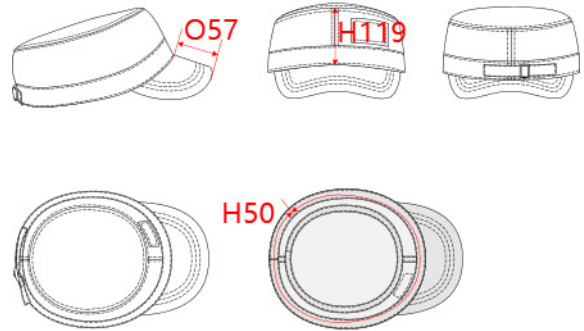

**REFERENCE :** KP050

**SIZES :** U

**COMPOSITION :**

Main fabric : Cotton twill 280 Washed fabric  
For cap, outer peak & rectangular patch raw egde (6cm x 3cm).  
100%cotton

Material 6 : Rubber quality As inner structure of the peak.  
(curved). 100%rubber

Lining : T/C Polyester lining 70 For back side of the peak.  
Polyester

**TECHNICAL DETAIL :**

Washed

**ARTICLE WEIGHT :**

70gr/pc

DESCRIPTION
<b>Français :</b> Cuba -Casquette 3 panneaux
<b>English :</b> Cuba - 3 panel cap
<b>Nederlands :</b> Cuba - Pet met 3 panelen
<b>Deutsch :</b> Cuba - kappe 3 panel
<b>Español :</b> Cuba - Gorra 3 paneles
<b>Italiano :</b> Cuba - Cappellino 3 pannelli
<b>Português :</b> Cuba - Boina de 3 painéis

COLORS	PANTONE SERIGRAPHIE
Beige	7529C
Black	Black
Khaki	418C

MEASUREMENT	
Description	U
<b>H50</b> Tour de tête / Head measurement	60
<b>O57</b> Deep of the peak on baseball cap	5,70
<b>H119</b> Hauteur devant / Front height	8

CARE LABEL				

PACKING	
Box	100 pcs / box U => L:44cm W:45cm H:33cm GW:9.10kg NW:7.00kg