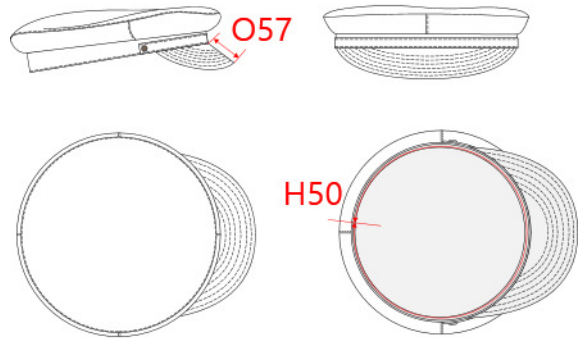

REFERENCE : KP606

SIZES : S/M_L/XL

COMPOSITION :

Main fabric : 12Ann Cotton canvas · 290 100% cotton
 Material 2 : Rubber quality Inside of the peak and the band around the head. 100%rubber

ARTICLE WEIGHT :

100 gr/pc

DESCRIPTION
Français : Casquette de marin
English : Sailor's cap
Nederlands : Zeemanspet
Deutsch : Kapitänsmütze
Español : Gorra de marinero
Italiano : Cappello da marinaio
Português : Boné de marinheiro

COLORS	PANTONE SERIGRAPHIE
Navy	433C
White	White

MEASUREMENT						
Description	S/M	L/XL				
H50 Tour de tête / Head measurement	56,50	58,50				
O57 Deep of the peak on baseball cap	5	5				

CARE LABEL				

PACKING	
Box	100 pcs / box Size => L:66cm W:58cm H:44cm GW:12,5Kg NW:10Kg